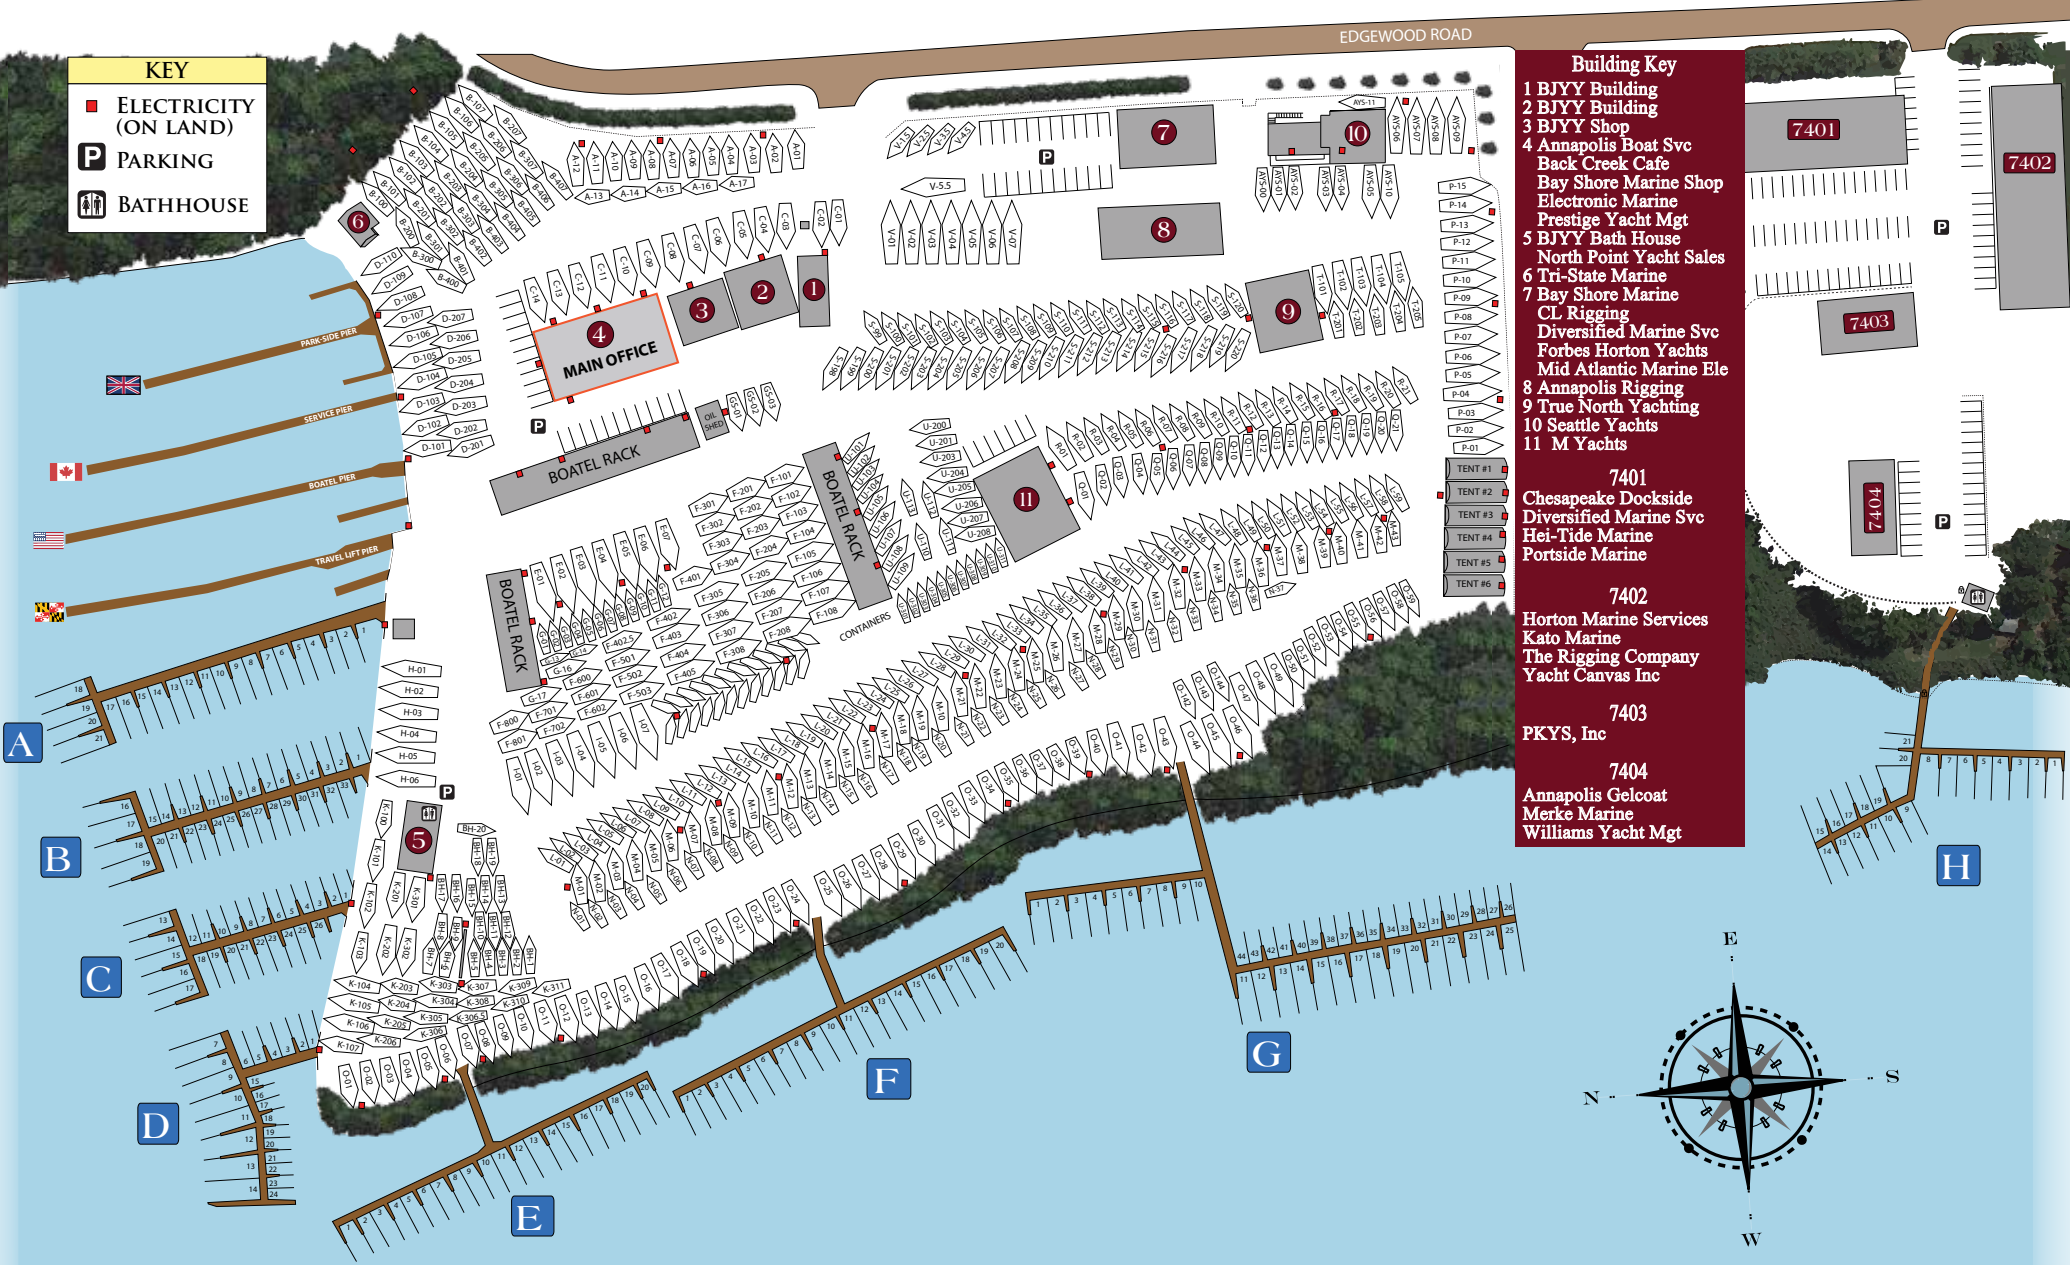

BERT JABIN YACHT YARD

KEY

- ELECTRICITY (ON LAND)
- P** PARKING
- BATHHOUSE

Building Key

- 1 BJYY Building
 - 2 BJYY Building
 - 3 BJYY Shop
 - 4 Annapolis Boat Svc
Back Creek Cafe
Bay Shore Marine Shop
Electronic Marine
Prestige Yacht Mgt
 - 5 BJYY Bath House
 - 6 North Point Yacht Sales
 - 7 Tri-State Marine
Bay Shore Marine
CL Rigging
Diversified Marine Svc
Forbes Horton Yachts
Mid Atlantic Marine Ele
 - 8 Annapolis Rigging
 - 9 True North Yachting
 - 10 Seattle Yachts
 - 11 M Yachts
-
- 7401 Chesapeake Dockside
Diversified Marine Svc
Hei-Tide Marine
Portside Marine
 - 7402 Horton Marine Services
Kato Marine
The Rigging Company
Yacht Canvas Inc
 - 7403 PKYS, Inc
 - 7404 Annapolis Gelcoat
Merke Marine
Williams Yacht Mgt

- TENT #1
- TENT #2
- TENT #3
- TENT #4
- TENT #5
- TENT #6